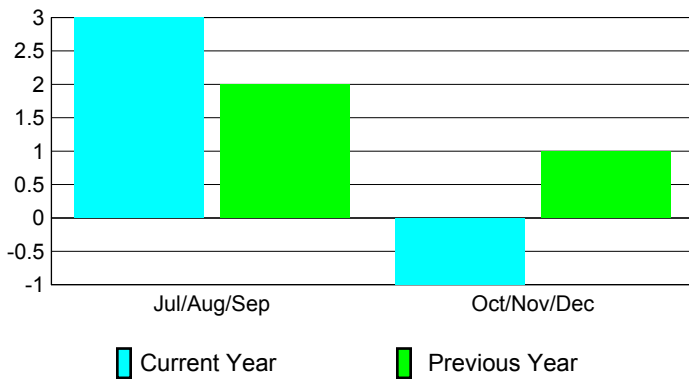

Comparison of Club Gain/Loss

Current Year Compared to the Previous Year