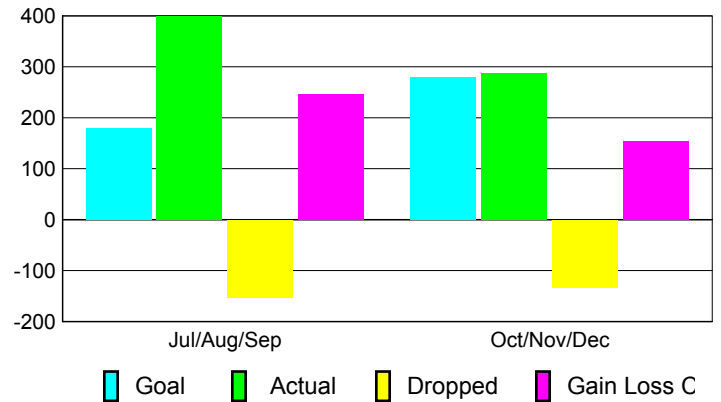

### YTD Status Quo Clubs 2010-2011

Status Quo Clubs Compared to Status Quo Members

## MEMBERSHIP

**Membership Results  
2010-2011**

**Membership  
2009-2010**

Month	Net Memb Goal	Actual New Memb	Actual Dropped Memb	Gain/Loss of Memb	Gain/Loss of Memb
Jul/Aug/Sep	180	399	-153	246	81
Oct/Nov/Dec	280	287	-133	154	-11
<b>Totals</b>	<b>460</b>	<b>686</b>	<b>-286</b>	<b>400</b>	<b>70</b>

### Membership Results 2010-2011

Goal, New, Dropped, Gain/Loss