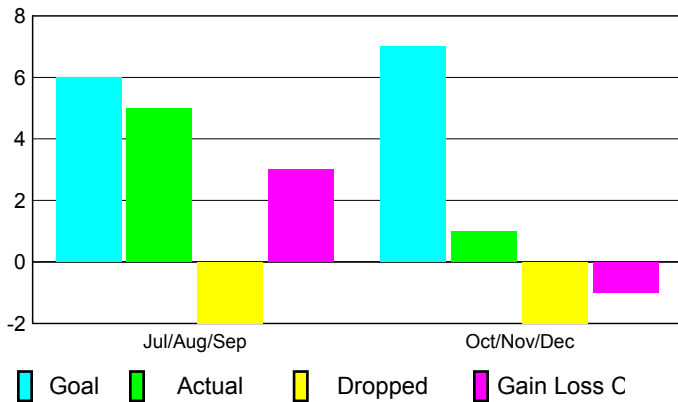

## CLUBS

**Club Results  
2010-2011**

**Clubs  
2009-2010**

Month	New Club Goal	Actual New Clubs	Actual Dropped Clubs	Gain/Loss of Clubs	Gain/Loss of Clubs
Jul/Aug/Sep	6	5	-2	3	2
Oct/Nov/Dec	7	1	-2	-1	1
<b>Totals</b>	<b>13</b>	<b>6</b>	<b>-4</b>	<b>2</b>	<b>3</b>

### Club Results 2010-2011

Goal, New, Dropped, Gain/Loss

### Comparison of Club Gain/Loss

Current Year Compared to the Previous Year