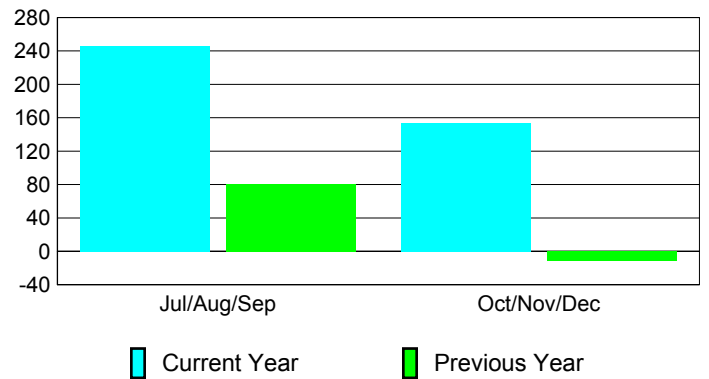

Comparison of Membership Gain/Loss

Current Year Compared to the Previous Year